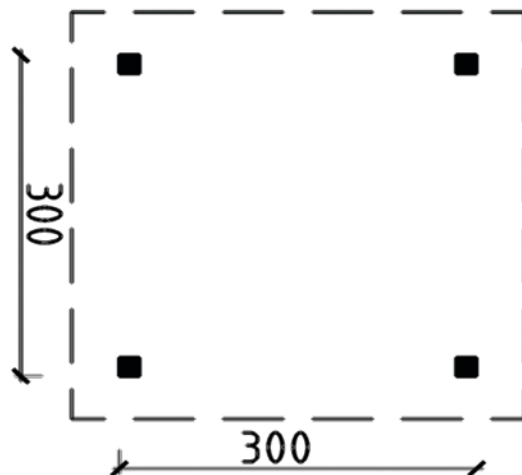

Pavillon montagnard 3,0x3,0m

Pavillon charge 300kg/m²